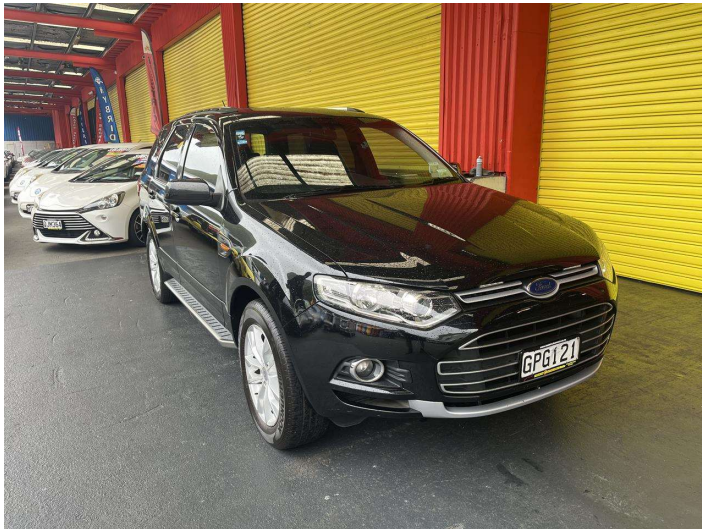

# 2012 Ford Territory TS RWD DIESEL

Purchase Price **\$11,995**  
Includes GST, Registration & Licensing

Finance may be available on this vehicle. Ask one of our friendly staff for more information.

Gain peace of mind with Mechanical Breakdown Insurance. **Ask us how.**

Body Style  
**5 door, RV/SUV**

Odometer  
**196,580 km**

Engine  
**2720 cc, Internal Combustion**

Fuel Type  
**Diesel**

Transmission  
**Automatic**

Wheels  
-

VIN  
**6FPAAAJGATCD83458**

Interior  
**Charcoal**

Safety  
-

Reg No.  
**GPG121**

Ext Colour  
**Black**

History  
**NZ New**

Seats  
**7 seats**

CO2 Emissions  
-

Energy Economy  
-

**Stock ID: 27539**