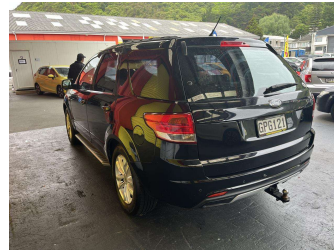

# 2012 Ford Territory TS RWD DIESEL

Purchase Price **\$11,995**  
Includes GST, Registration & Licensing

Finance may be available on this vehicle. Ask one of our friendly staff for more information.

Gain peace of mind with Mechanical Breakdown Insurance. **Ask us how.**

Body Style  
**5 door, RV/SUV**

Odometer  
**196,580 km**

Engine  
**2720 cc, Internal Combustion**

Fuel Type  
**Diesel**

Transmission  
**Automatic**

Wheels  
-

VIN  
**6FPAAAJGATCD83458**

Interior  
**Charcoal**