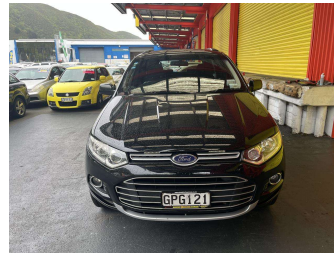

# 2012 Ford Territory TS RWD DIESEL

Purchase Price **\$11,995**  
Includes GST, Registration & Licensing

Finance may be available on this vehicle. Ask one of our friendly staff for more information.

Gain peace of mind with Mechanical Breakdown Insurance. **Ask us how.**

Body Style  
**5 door, RV/SUV**

Odometer  
**196,580 km**

Engine  
**2720 cc, Internal Combustion**

Fuel Type  
**Diesel**

Transmission  
**Automatic**

Wheels  
-

VIN  
**6FPAAAJGATCD83458**

Interior  
**Charcoal**