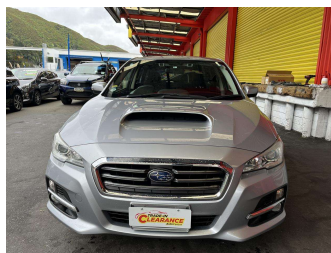

2014 Subaru Levorg

Purchase Price **\$19,995**
Includes GST, Registration & Licensing

Finance may be available on this vehicle. Ask one of our friendly staff for more information.

Gain peace of mind with Mechanical Breakdown Insurance. **Ask us how.**

Top features
None Listed

Body Style
Station Wagon

Odometer
144,246 km

Engine
1590 cc

Fuel Type
Petrol

Transmission
Automatic

Wheels
-

VIN
7AT0GF22X23012453