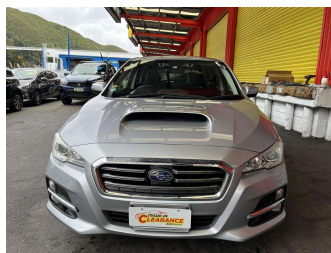

2014 Subaru Levorg

Purchase Price

\$17,995

Includes GST, Registration & Licensing

Finance may be available on this vehicle. Ask one of our friendly staff for more information.

Gain peace of mind with Mechanical Breakdown Insurance. **Ask us how.**

Body Style

Station Wagon

Odometer

144,246 km

Engine

1590 cc

Fuel Type

Petrol