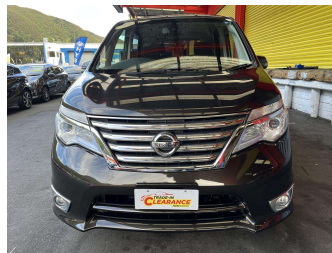

2015 Nissan Serena HYBRID

Purchase Price **\$18,995**
Includes GST, Registration & Licensing

Finance may be available on this vehicle. Ask one of our friendly staff for more information.

Gain peace of mind with Mechanical Breakdown Insurance. **Ask us how.**

Top features
None Listed

Body Style
People Movers

Odometer
66,574 km

Engine
1990 cc

Fuel Type
Hybrid

Transmission
Automatic

Wheels
-

VIN
7AT0DH3FX23263801

Interior
-

Safety

Based on 2023 VSRR rating

Reg No.
-

Ext Colour
Black

History
-

Seats
8 seats

CO2 Emissions
★★★★☆
171 grams/km