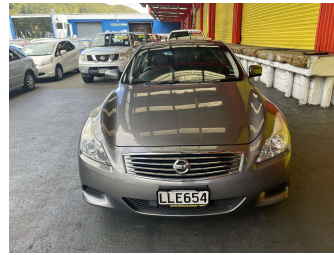

# 2013 Nissan Skyline 370GT

**Purchase Price** **\$9,995**  
Includes GST, Registration & Licensing

Finance may be available on this vehicle. Ask one of our friendly staff for more information.

Gain peace of mind with Mechanical Breakdown Insurance. **Ask us how.**

- Top features**
- » ABS Brakes
  - » Air Bag(s)
  - » Alloy Wheels
  - » Body Kit (Factory)
  - » EFI
  - » Electric Windows
  - » Leather Trim
  - » Push Start Button
  - » Radio
  - » Reversing Camera
  - » Smart key
  - » Steering wheel control...
  - » Tints

Body Style  
**2 door, Coupe**

Odometer  
**195,469 km**

Engine  
**3696 cc, Internal Combustion**

Fuel Type  
**Petrol**

Transmission  
**Automatic, Rear Wheel**

Wheels  
-

VIN  
**7AT0DH12X17900021**

Interior  
**Charcoal, Cloth**