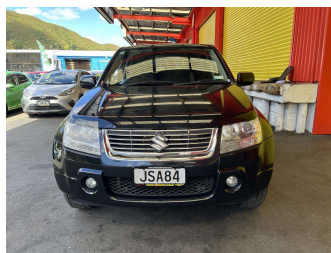

2006 Suzuki Escudo

Purchase Price **\$11,995**
Includes GST, Registration & Licensing

Finance may be available on this vehicle. Ask one of our friendly staff for more information.

Gain peace of mind with Mechanical Breakdown Insurance. **Ask us how.**

- Top features**
- » 4WD/4x4
 - » ABS Brakes
 - » Air Bag
 - » Alloy Wheels
 - » Electric Windows
 - » Tow Bar

Body Style
5 door, People Movers

Odometer
180,996 km

Engine
1990 cc, Internal Combustion

Fuel Type
Petrol

Transmission
Automatic, 4WD

Wheels
-

VIN
7AT0GK4MX16202829

Interior
-

Safety
-

Reg No.
JSA84

Ext Colour
Black

History
Ex-Overseas