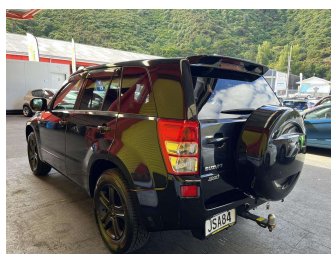

2006 Suzuki Escudo

Purchase Price **\$11,995**
Includes GST, Registration & Licensing

Finance may be available on this vehicle. Ask one of our friendly staff for more information.

Gain peace of mind with Mechanical Breakdown Insurance. **Ask us how.**

- Top features**
- » 4WD/4x4
 - » ABS Brakes
 - » Air Bag
 - » Alloy Wheels
 - » Electric Windows
 - » Tow Bar

Body Style
5 door, People Movers

Odometer
180,996 km

Engine
1990 cc, Internal Combustion

Fuel Type
Petrol