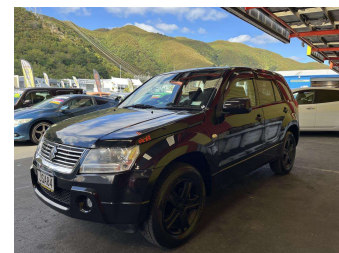

2006 Suzuki Escudo

Purchase Price **\$11,995**
Includes GST, Registration & Licensing

Finance may be available on this vehicle. Ask one of our friendly staff for more information.

Gain peace of mind with Mechanical Breakdown Insurance. **Ask us how.**

- Top features**
- » 4WD/4x4
 - » ABS Brakes
 - » Air Bag
 - » Alloy Wheels
 - » Electric Windows
 - » Tow Bar

Body Style
5 door, People Movers

Odometer
180,996 km

Engine
1990 cc, Internal Combustion

Fuel Type
Petrol