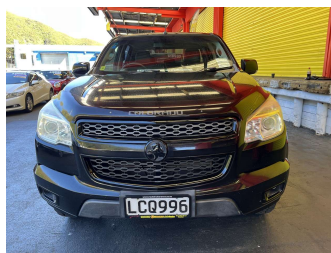

# 2016 Holden Colorado LTZ DC PU 2.8D/4WD/6

Purchase Price **\$24,995**  
Includes GST, Registration & Licensing

Finance may be available on this vehicle. Ask one of our friendly staff for more information.

Body Style  
**4 door, Ute**

Odometer  
**182,770 km**

Engine  
**2776 cc, Internal Combustion**

Fuel Type  
**Diesel**

Transmission  
**Automatic, 4WD**

Wheels  
-

VIN  
**MMU148MK0GH624125**

Interior  
**Black, Leather**