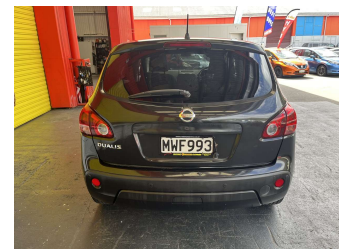

2010 Nissan Dualis 2ltr PETROL

Purchase Price

\$7,995

Includes GST, Registration & Licensing

Finance may be available on this vehicle. Ask one of our friendly staff for more information.

Gain peace of mind with Mechanical Breakdown Insurance. **Ask us how.**

Body Style

5 door, RV/SUV

Odometer

165,721 km

Engine

1990 cc, Internal Combustion

Fuel Type

Petrol