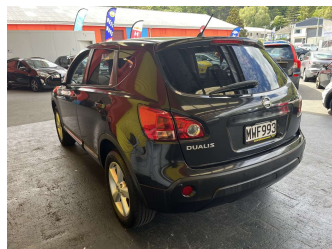

2010 Nissan Dualis 2ltr PETROL

Purchase Price

\$7,995

Includes GST, Registration & Licensing

Finance may be available on this vehicle. Ask one of our friendly staff for more information.

Gain peace of mind with Mechanical Breakdown Insurance. **Ask us how.**

Body Style

5 door, RV/SUV

Odometer

165,721 km

Engine

1990 cc, Internal Combustion

Fuel Type

Petrol