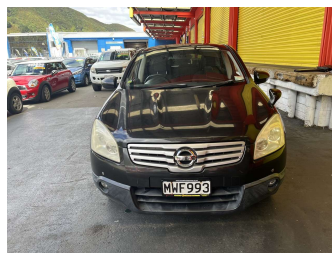

2010 Nissan Dualis 2ltr PETROL

Purchase Price

\$7,995

Includes GST, Registration & Licensing

Finance may be available on this vehicle. Ask one of our friendly staff for more information.

Gain peace of mind with Mechanical Breakdown Insurance. **Ask us how.**

Body Style

5 door, RV/SUV

Odometer

165,721 km

Engine

1990 cc, Internal Combustion

Fuel Type

Petrol