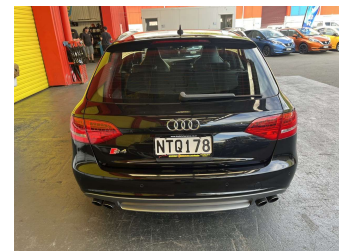

# 2010 Audi S4 3.0 TFSI AVANT

Purchase Price

**\$19,995**

Includes GST, Registration & Licensing

Finance may be available on this vehicle. Ask one of our friendly staff for more information.

Gain peace of mind with Mechanical Breakdown Insurance. **Ask us how.**

Body Style

**5 door, Station Wagon**

Odometer

**109,123 km**

Engine

**2990 cc, Internal Combustion**

Fuel Type

**Petrol**