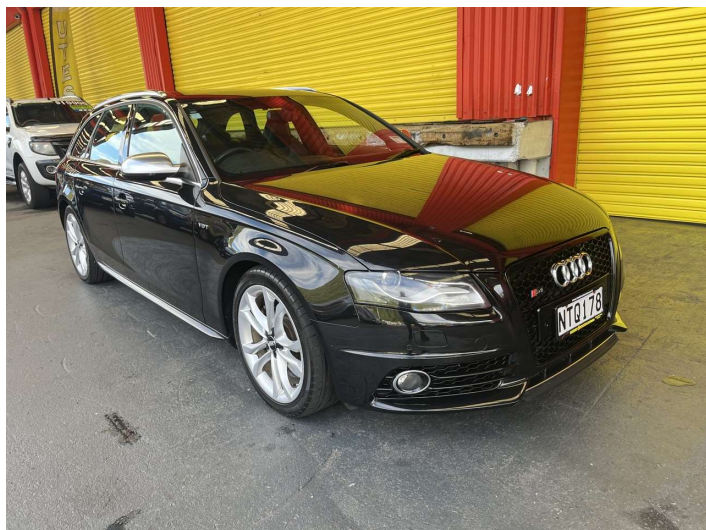

# 2010 Audi S4 3.0 TFSI AVANT

Purchase Price

**\$19,995**

Includes GST, Registration & Licensing

Finance may be available on this vehicle. Ask one of our friendly staff for more information.

Gain peace of mind with Mechanical Breakdown Insurance. **Ask us how.**

## Top features

- » ABS Brakes
- » Air Bag(s)
- » Air Conditioning
- » All Wheel Drive
- » Alloy Wheels
- » Body Kit (Factory)
- » EFI
- » Electric Windows
- » Fog Lights
- » Power Steering
- » Radio
- » Rear Wiper
- » Roof Rails
- » Roof Spoiler
- » Smart key
- » Steering wheel control...
- » Supercharger
- » Tints

Body Style

**5 door, Station Wagon**

Odometer

**109,123 km**

Engine

**2990 cc, Internal Combustion**

Fuel Type

**Petrol**

Transmission

**Automatic, 4WD**

Wheels

-

VIN

**WAUZZZ8K7AA090490**

Interior

**Black, Leather**