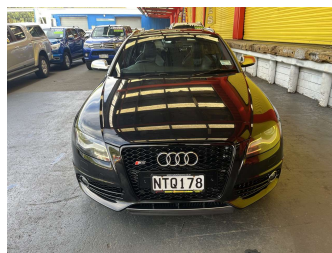

# 2010 Audi S4 3.0 TFSI AVANT

Purchase Price

**\$19,995**

Includes GST, Registration & Licensing

Finance may be available on this vehicle. Ask one of our friendly staff for more information.

Gain peace of mind with Mechanical Breakdown Insurance. **Ask us how.**

Body Style

**5 door, Station Wagon**

Odometer

**109,123 km**

Engine

**2990 cc, Internal Combustion**

Fuel Type

**Petrol**

Transmission

**Automatic, 4WD**

Wheels

-

VIN

**WAUZZZ8K7AA090490**

Interior

**Black, Leather**