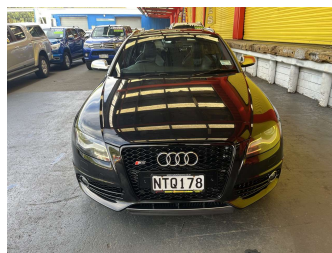

2010 Audi S4 3.0 TFSI AVANT

Purchase Price

\$19,995

Includes GST, Registration & Licensing

Finance may be available on this vehicle. Ask one of our friendly staff for more information.

Gain peace of mind with Mechanical Breakdown Insurance. **Ask us how.**

Body Style

5 door, Station Wagon

Odometer

109,123 km

Engine

2990 cc, Internal Combustion

Fuel Type

Petrol