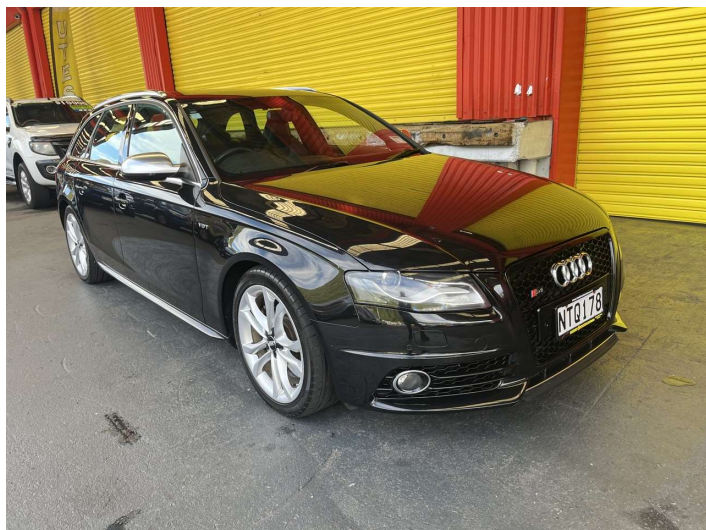

2010 Audi S4 3.0 TFSI AVANT

Purchase Price

\$19,995

Includes GST, Registration & Licensing

Finance may be available on this vehicle. Ask one of our friendly staff for more information.

Gain peace of mind with Mechanical Breakdown Insurance. **Ask us how.**

Top features

- » ABS Brakes
- » Air Bag(s)
- » Air Conditioning
- » All Wheel Drive
- » Alloy Wheels
- » Body Kit (Factory)
- » EFI
- » Electric Windows
- » Fog Lights
- » Power Steering
- » Radio
- » Rear Wiper
- » Roof Rails
- » Roof Spoiler
- » Smart key
- » Steering wheel control...
- » Supercharger
- » Tints

Body Style

5 door, Station Wagon

Odometer

109,123 km

Engine

2990 cc, Internal Combustion

Fuel Type

Petrol

Transmission

Automatic, 4WD

Wheels

-

VIN

WAUZZZ8K7AA090490

Interior

Black, Leather