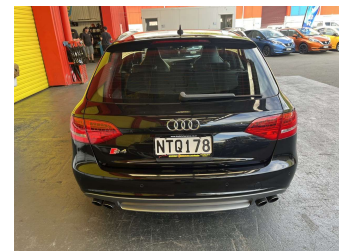

2010 Audi S4 3.0 TFSI AVANT

Purchase Price

\$19,995

Includes GST, Registration & Licensing

Finance may be available on this vehicle. Ask one of our friendly staff for more information.

Gain peace of mind with Mechanical Breakdown Insurance. **Ask us how.**

Body Style

5 door, Station Wagon

Odometer

109,123 km

Engine

2990 cc, Internal Combustion

Fuel Type

Petrol