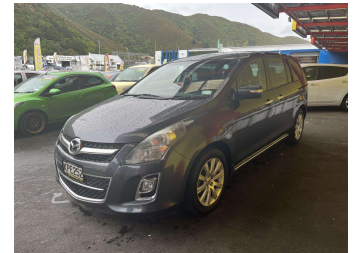

2008 Mazda MPV

Purchase Price

\$8,995

Includes GST, Registration & Licensing

Finance may be available on this vehicle. Ask one of our friendly staff for more information.

Gain peace of mind with Mechanical Breakdown Insurance. **Ask us how.**

Body Style

5 door, People Movers

Odometer

158,247 km

Engine

2260 cc, Internal Combustion

Fuel Type

Petrol

Transmission

Automatic, Front Wheel

Wheels

-

VIN

7AT0C11EX17208900

Interior

-