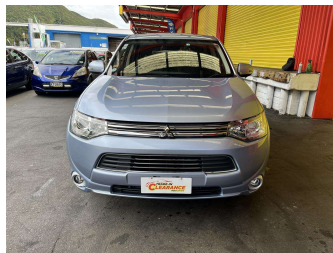

2013 Mitsubishi Outlander PHEV G NAV PACKAGE

Purchase Price **\$18,995**
Includes GST, Registration & Licensing

Finance may be available on this vehicle. Ask one of our friendly staff for more information.

Gain peace of mind with Mechanical Breakdown Insurance. **Ask us how.**

Top features
None Listed

Body Style
RV-SUV

Odometer
95,509 km

Engine
2000 cc

Fuel Type
Hybrid

Transmission
Automatic

Wheels
-