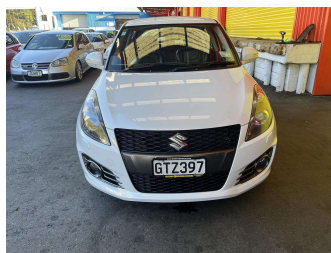

# 2013 Suzuki Swift SPORT 1.6 5DR CVT

**Purchase Price** **\$11,995**  
Includes GST, Registration & Licensing

Finance may be available on this vehicle. Ask one of our friendly staff for more information.

Odometer  
**125,776 km**

Engine  
**1586 cc, Internal Combustion**

Fuel Type  
**Petrol**

Transmission  
**Automatic, Front Wheel**

Wheels  
-

VIN  
**JSAFZC32S00104835**

Interior  
-

Safety  
-