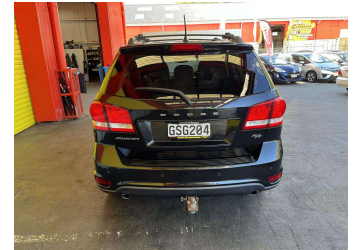

# 2013 Dodge Journey 3.6L PETROL AUTO R/T

**Purchase Price** **\$11,995**  
Includes GST, Registration & Licensing

Finance may be available on this vehicle. Ask one of our friendly staff for more information.

Body Style  
**5 door, People Movers**

Odometer  
**156,618 km**

Engine  
**3604 cc, Internal Combustion**

Fuel Type  
**Petrol**

Transmission  
**Automatic, Front Wheel**

Wheels  
-

VIN  
**3C4PDCKG8DT550456**