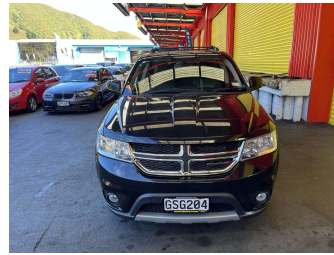

# 2013 Dodge Journey 3.6L PETROL AUTO R/T

**Purchase Price** **\$11,995**  
Includes GST, Registration & Licensing

Finance may be available on this vehicle. Ask one of our friendly staff for more information.

Body Style  
**5 door, People Movers**

Odometer  
**156,618 km**

Engine  
**3604 cc, Internal Combustion**

Fuel Type  
**Petrol**

Transmission  
**Automatic, Front Wheel**

Wheels  
-

VIN  
**3C4PDCKG8DT550456**